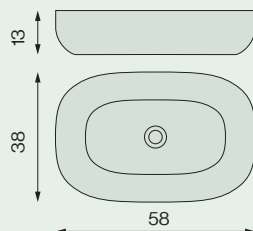

MAX

COLOR

REF

PVP

Mate

LA

328