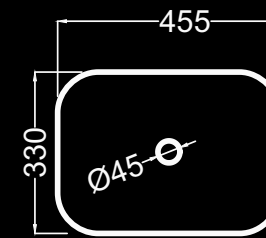

due

Lavabo sobreencimera due / Over countertop basin due / Vasque à poser due | S04040100

EN STOCK
entrega inmediata
immediate delivery
livraison immédiate