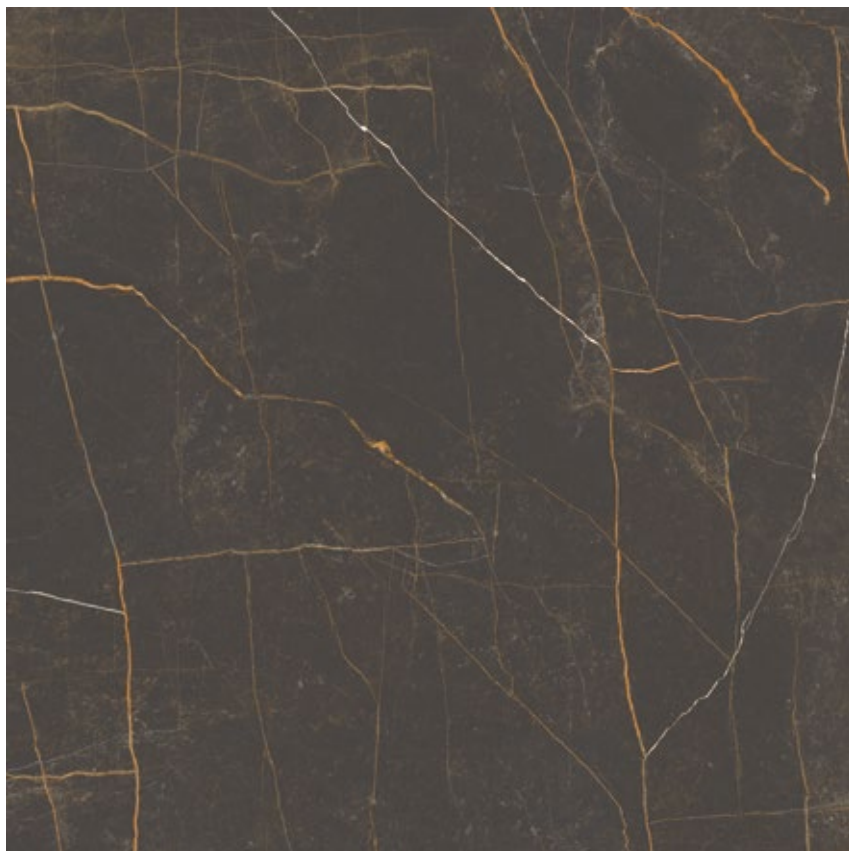

# St Laurent

Porcelánico Pulido / Polished Porcelain

MARBLES

7  
mm

**120x120 R**  
48"x48" R

p. 26