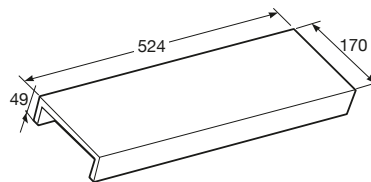

Borneo

Porcelánico Coloreado / Full Body Porcelain

Suelo recomendado para showrooms de Armani Roca
Floor recommended for Armani Roca showrooms

8,7
mm

19,5x120 R
8"x48" R

Woodblock Grey

19,5x120 R / 8"x48" R
FLOR2FP021
M2290 / XM2140

G4