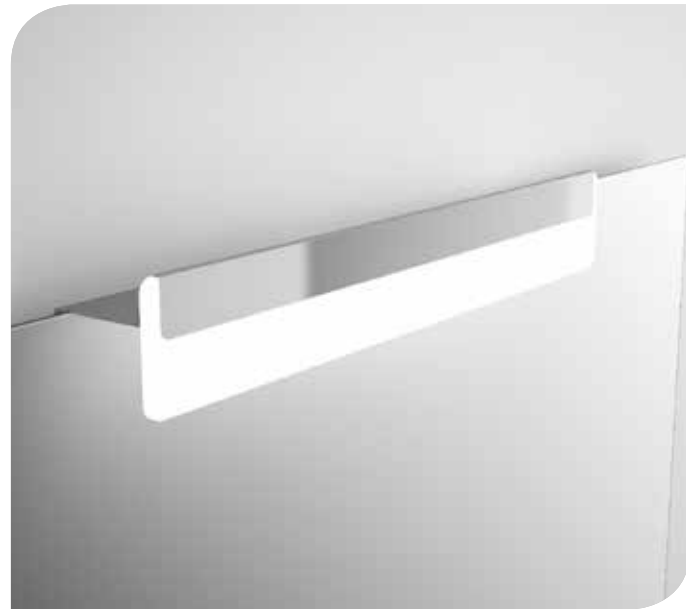

LUZ LED

Aplique ESTORIL 500
luz led (6 W) IP 44, sujeción a marco o a pared
500 x 76 x 79 mm
20728 | 156 €