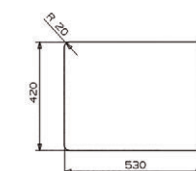

■ Ref. RTE30401840

900,90 €

- Profundidad: 180/145 mm.
- Depth: 180/145 mm.