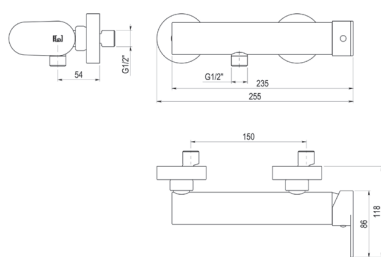

Grupo ducha cilindro / Shower unit

Con accesorios de ducha

With shower accessories

- Ref. 4643000 139,00 €

Sin accesorios de ducha

Without shower accessories

- Ref. 4643500 117,60 €

NEW

Mecanismo ducha empotrable / Wall shower