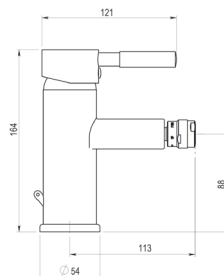

- Ref. 8654500 166,60 €

Lavabo mural / Wall washbasin

- Ref. 8655600 ● 251,80 €
- Ref. 8655616 ● 300,80 €

Lavabo mural / Wall washbasin

- Ref. 8645600 ● 160,80 €

Bidet caño curvo / Bidet curved pipe

Sin desagüe automático  
Without automatic pop up waste