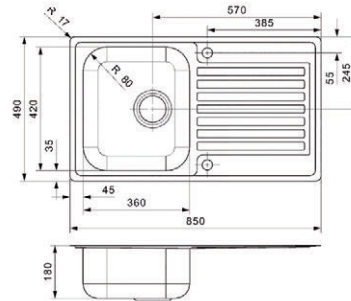

Centurio L10

■ Ref. RCENTURIO_L10

310,70 €

- Profundidad: 180 mm.
- Depth: 180 mm.