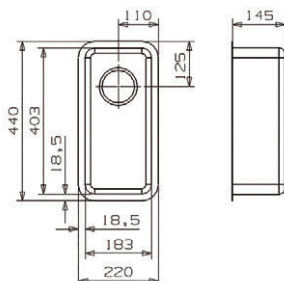

Ohio 18X40

■ Ref. R780_I_1000

435,30 €

- Profundidad: 145 mm.
- Depth: 145 mm.