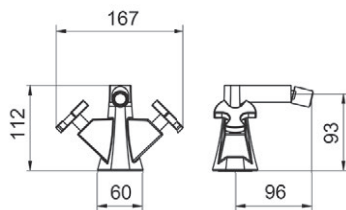

Bidet bimando / Bidet

Sin desag1e semiautom1tico
Without semi-automatic pop up waste

- Ref. 2447000 466,80 €
- Ref. 2447040 560,00 €
- Ref. 2447041 560,00 €

Con desag1e semiautom1tico
With semi-automatic pop up waste

- Ref. 2446000 488,10 €
- Ref. 2446040 581,20 €
- Ref. 2446041 581,20 €