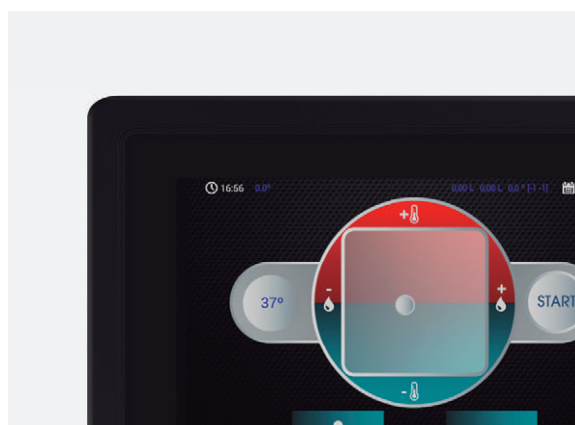

↑ Control y gestión de consumos.
Consumption control and management.