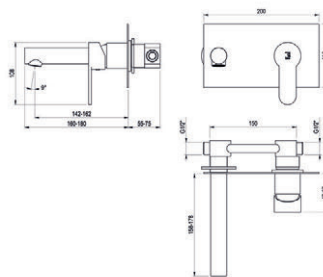

Lavabo mural / Wall washbasin

- Ref. 2155600 ● 162,40 €
- Ref. 2155611 211,70 €
- Ref. 2155616 211,70 €

Bidet / Bidet