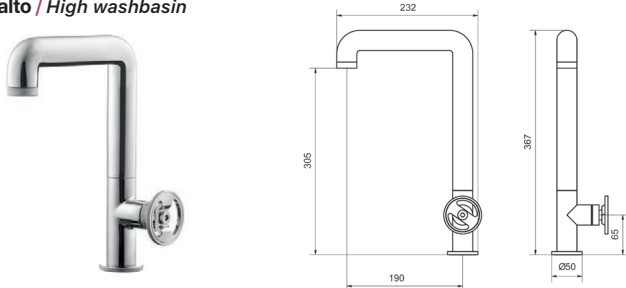

Lavabo alto / High washbasin

Sin desagüe semiautomático
Without semi-automatic pop up waste

■ Ref. 7965500 ● 522,30 €

Con desagüe semiautomático
With semi-automatic pop up waste

■ Ref. 7964500 ● 543,50 €