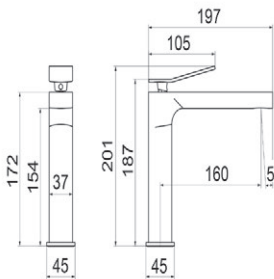

Lavabo medio / Medium washbasin

Sin desagüe semiautomático
Without semi-automatic pop up waste

■ Ref. 7945100 • 318,40 €

Con desagüe semiautomático
With semi-automatic pop up waste

■ Ref. 7944100 339,50 €