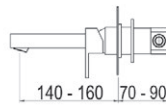

Lavabo mural / Wall washbasin

- Ref. 5245600 ● 232,00 €