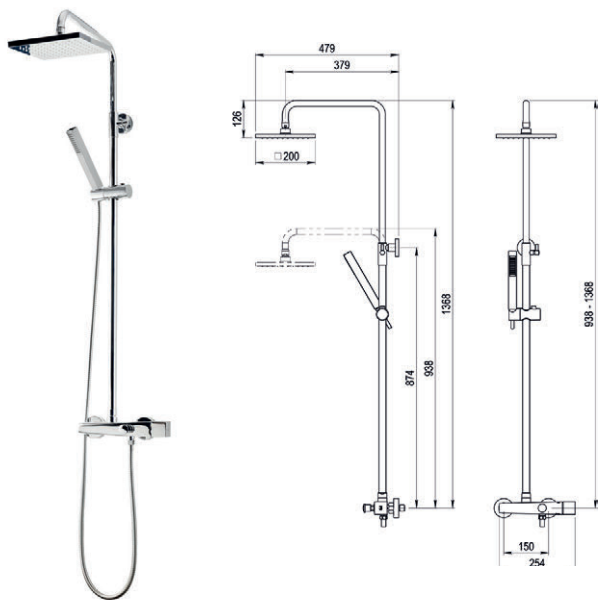

Columna de ducha mezcladora caño curvo / *Mixing shower column with curved spout*

NEW

Rociador □200 mm en inox y flexo en PVC
Sprayer □200 mm in inox PVC flexibe hose

■ Ref. 57050200 ● 399,50 €