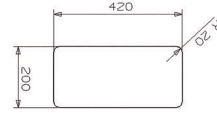

■ Ref. R780_I_2600

446,50 €

- Profundidad: 145 mm.
- Depth: 210 mm.