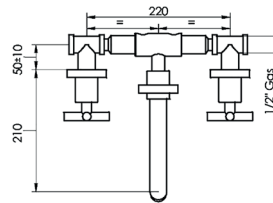

Bimando lavabo mural / Wall washbasin

■ Ref. 8245600 ●	253,80 €
■ Ref. 8245661	322,90 €
■ Ref. 8245616	297,80 €