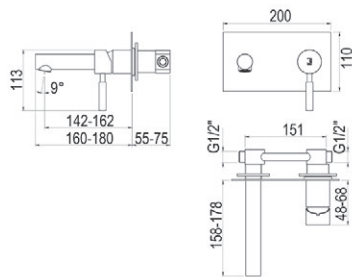

Colección Theo City

Bidet con ducha / Bidet with shower

■ Ref. 8647500 ● 171,50 €