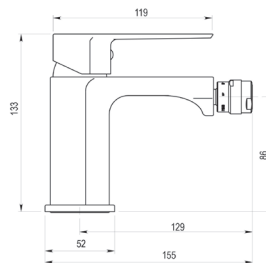

**Con desagüe semiautomático**  
With semi-automatic pop up waste

- Ref. 4604500 147,20 €

Lavabo mural / Wall washbasin

- Ref. 4605600 ● 158,90 €
- Ref. 4605611 ● 207,00 €
- Ref. 4605616 ● 207,00 €

Bidet / Bidet