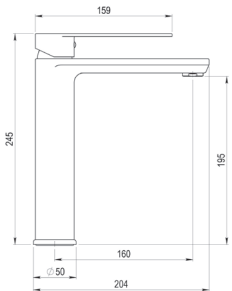

Lavabo alto / High washbasin

Sin desagüe semiautomático
Without semi-automatic pop up waste

■ Ref. 4625500 ●	126,90 €
□ Ref. 4625511	166,30 €
■ Ref. 4625516	166,30 €
■ Ref. 462550E eco	134,40 €

Con desagüe semiautomático
With semi-automatic pop up waste

■ Ref. 4624500	147,60 €