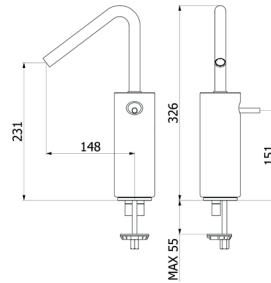

Lavabo alto / High washbasin

Sin desagüe semiautomático
Without semi-automatic pop up waste

■ Ref. 7795511	977,00 €
■ Ref. 7795516	977,00 €

Con desagüe semiautomático
With semi-automatic pop up waste

■ Ref. 7794511	998,10 €
■ Ref. 7794516	998,10 €