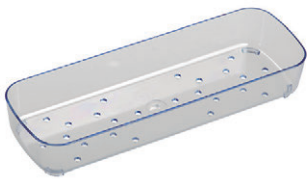

Escurreidor plástico / Plastic drainer

Ambassador

290x100x45 mm

■ Ref. R1030

27,30 €