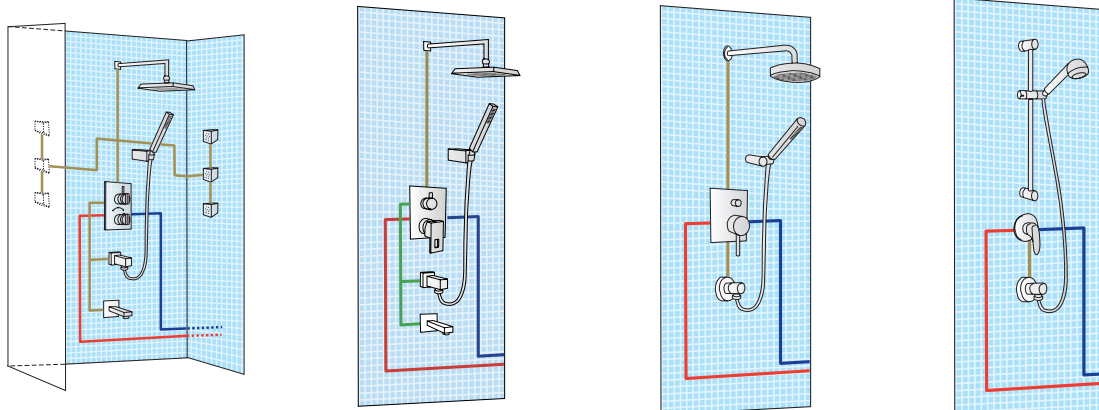

Duchas especiales / Special showers

NITRO PLUS Columna de ducha termostática / *Thermostatic shower column*

5vías/5 way	
1 ducha con brazo empotrable anti-cal cuadrada	
Ref 69400	281,60 €
1 mecanismo ducha termostático empotrable 3/4" 5 vías	
Ref 6856300	605,80 €
6 jet ducha anti-cal cuadrado	
Ref 65200	78,50 €
1 accesorios (ducha, soporte y flexo) Nitro	
Ref 868000	66,80 €
1 toma pared salida flexo 1/2" cuadrada	
Ref 43800	54,80 €
1 caño mural rectangular	
Ref 68500	164,60 €
Total composición	1.252,10 €

3vías/3 way	
1 ducha con brazo empotrable anti-cal cuadrada	
Ref 69400	281,60 €
1 mecanismo ducha Nitro empotrable 3 VÍAS	
Ref 5247200	203,40 €
1 toma pared salida flexo 1/2" cuadrada	
Ref 43800	54,80 €
1 accesorios (ducha, soporte y flexo) Nitro	
Ref 868000	66,80 €
1 caño mural rectangular	
Ref 68500	164,60 €
Total composición	771,20 €

2vías/2 way	
1 ducha con brazo empotrable minimalista anti-cal	
Ref 69300	157,70 €
1 mecanismo baño-ducha empotrable Theo	
Ref 8647400	138,20 €
1 accesorios (ducha, soporte y flexo) Futura	
Ref 867500	43,10 €
1 toma pared salida flexo 1/2" minimalista	
Ref 43400	27,20 €
Total composición	368,20 €

1vías/1 way	
1 monomando ducha empotrable Pysa	
Ref 8547300	71,90 €
1 barra ducha 18 cm diámetro Trevi	
Ref 768100	118,50 €
1 toma pared salida flexo 1/2" minimalista	
Ref 43400	27,20 €
Total composición	217,60 €