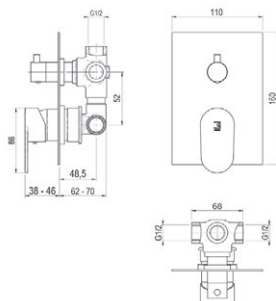

Without shower accessories

- Ref. 4643500 117,60 €

NEW

Mecanismo ducha empotrable / Wall shower

- Ref. 4627300 ● 93,10 €
- Ref. 4627311 135,00 €
- Ref. 4627316 135,00 €

Caja empotrable Embed box

Ref. BOX01 - 13,80 €