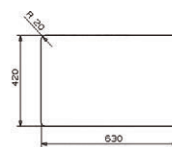

■ Ref. RTE40401840D

946,30 €

- Profundidad: 155/190 mm.
- Depth: 155/190 mm.