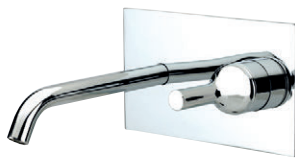

Lavabo mural / Wall washbasin

■ Ref. 3245600	382,90 €
□ Ref. 3245611	535,80 €
■ Ref. 3245616	535,80 €