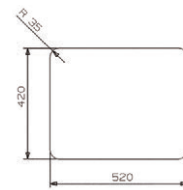

Ref. R780_I_1200

509,60 €

- Profundidad: 200 mm.
- Depth: 200 mm.