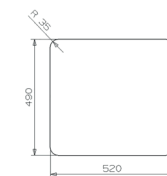

Ref. ROH4040TAP

573,50 €

- Profundidad: 180 mm.
- Depth: 180 mm.