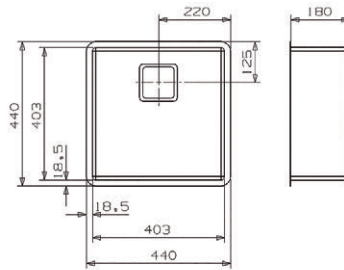

Texas 40x40

■ Ref. R780_I_2700

509,50 €

- Profundidad: 180 mm.
- Depth: 180 mm.