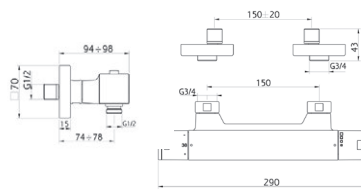

Grupo ducha termostática / Thermostatic shower unit

Con accesorios de ducha
With shower accessories

■ Ref. 100043000 ●

239,00 €

Sin accesorios de ducha
Without shower accessories

■ Ref. 100043500

214,70 €