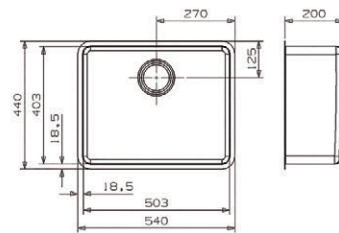

Ohio 40x40

Ref. R780_I_1100

449,00 €

- Profundidad: 180 mm.
- Depth: 180 mm.

Ohio 50x40

Ref. R780_I_1200

509,60 €

- Profundidad: 200 mm.
- Depth: 200 mm.

Ohio 80x42

Ref. R780_I_1300

665,30 €

- Profundidad: 220 mm.
- Depth: 220 mm.

Ohio 40x40 Tap-Wing

Ref. ROH4040TAP

573,50 €

- Profundidad: 180 mm.
- Depth: 180 mm.

Ohio 50x40 Tap-Wing

Ref. ROH5040TAP

623,70 €

- Profundidad: 200 mm.
- Depth: 200 mm.