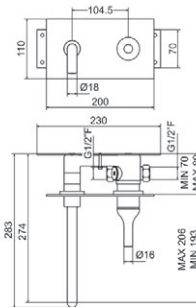

Lavabo mural / Wall washbasin

■ Ref. 3245600	382,90 €
□ Ref. 3245611	535,80 €
■ Ref. 3245616	535,80 €