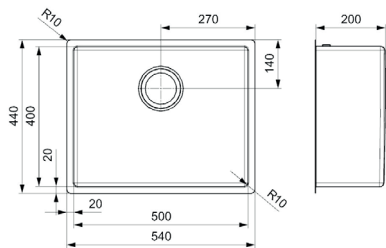

■ Ref. RMIAMI5040GO

641,00 €

**Miami copper 50x40**

■ Ref. RMIAMI5040CO

641,00 €

**Miami gun metal 50x40**

■ Ref. RMIAMI5040GU

641,00 €