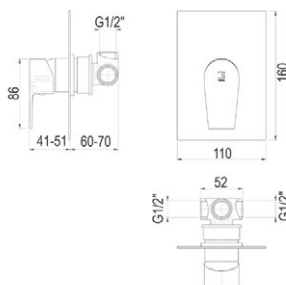

- Ref. 4601000 mane larga ● 92,00 €
- Ref. 4601011 mane larga ● 203,40 €
- Ref. 4601016 mane larga ● 203,40 €

Sin accesorios de ducha  
Without shower accessories

- Ref. 4601500 mane larga 75,40 €

Mecanismo-ducha empotrable / Wall shower