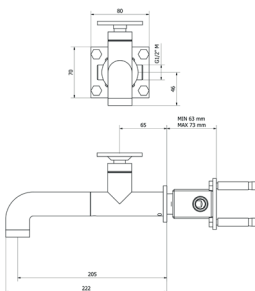

Lavabo mural / Wall washbasin

■ Ref. 7965400 ● 590,80 €

Lavabo mural bimando / Wall washbasin two levers