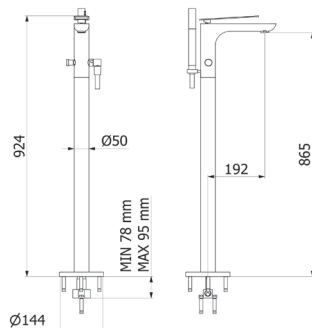

Grupo baño-ducha pie con accesorios / Bath filler with shower accessories