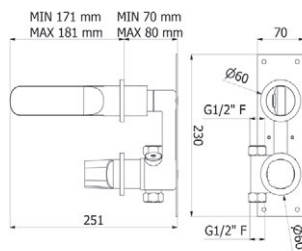

Lavabo mural / Wall washbasin