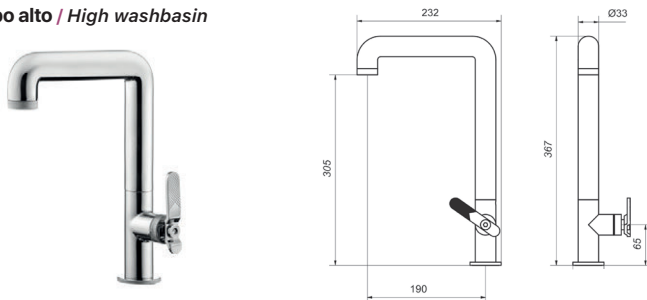

Lavabo alto / High washbasin

Sin desagüe semiautomático
Without semi-automatic pop up waste

■ Ref. 7975500 522,30 €

Con desagüe semiautomático
With semi-automatic pop up waste

■ Ref. 7974500 543,50 €