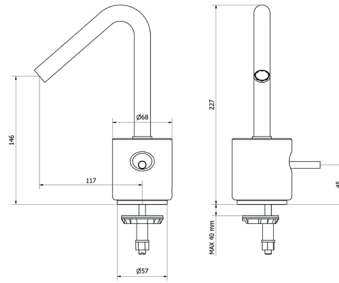

Colección Mármol

Lavabo / Washbasin

Sin desagüe semiautomático
Without semi-automatic pop up waste

■ Ref. 7795011	743,80 €
■ Ref. 7795016	743,80 €

Con desagüe semiautomático
With semi-automatic pop up waste

■ Ref. 7794011	765,00 €
■ Ref. 7794016	765,00 €