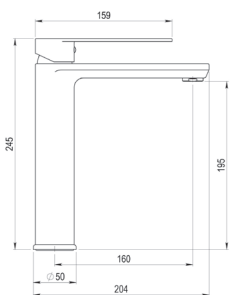

Lavabo alto maneta horadada / High washbasin

Sin desagüe semiautomático
Without semi-automatic pop up waste

■ Ref. 4635500	126,90 €
■ Ref. 463550E eco	134,40 €

Con desagüe semiautomático
With semi-automatic pop up waste

■ Ref. 4634500	147,60 €