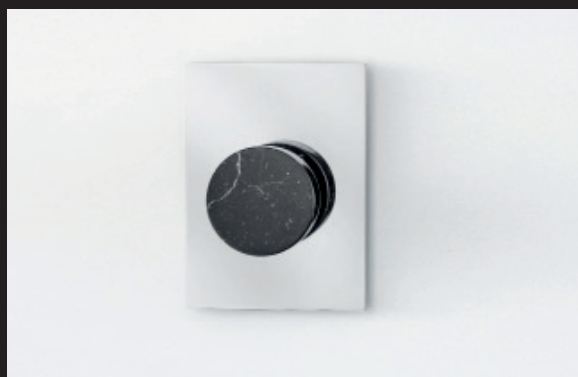

↓
Mecanismo ducha empotrable marquina
Wall shower
Ref. 7797316