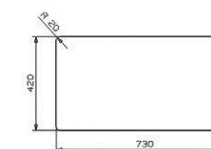

■ Ref. R780_I_3140

981,20 €

- Profundidad: 200/154 mm.
- Depth: 200/145 mm.