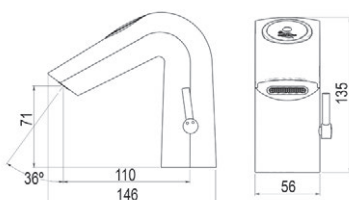

Lavabo / Washbasin

■ Ref. 98045500 936,90 €

Preparado para gestión remota (a distancia)
Remote management system

■ Ref. 98045000 ● 1.071,30 €