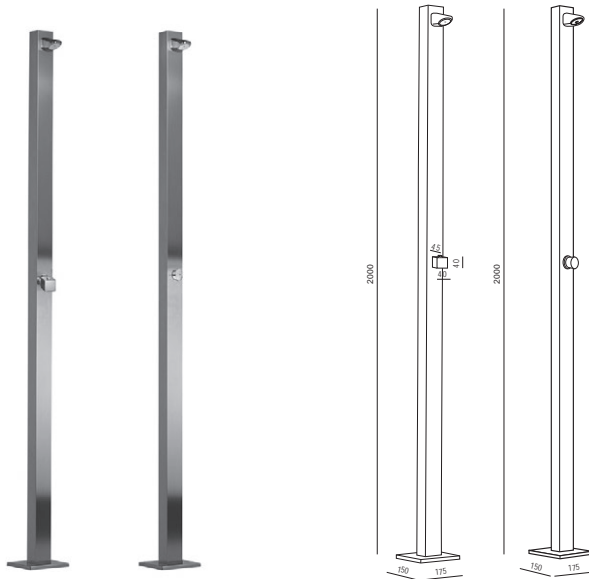

Columna de ducha para jardín / Garden shower

1 agua 1 shower		
■ Ref. 20002J		778,90 €
2 agua 2 showers		
■ Ref. 20003J		1.051,50 €
1 agua temporizada 1 shower		
■ Ref. 20007		801,50 €