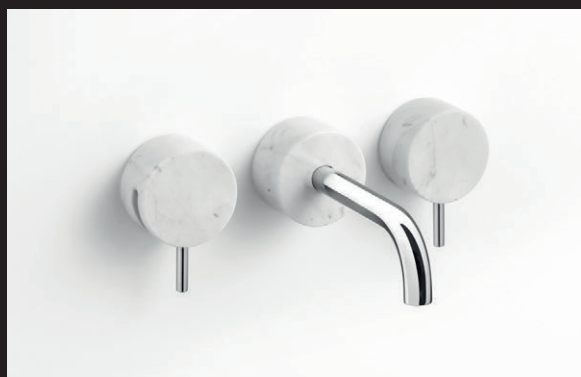

Collection

Mármol

Mármol

Diseñado por / *designed by*
Federico Castelli + Antonio Gardoni

↓
Lavabo mural carrara
Wall washbasin
Ref. 7795711