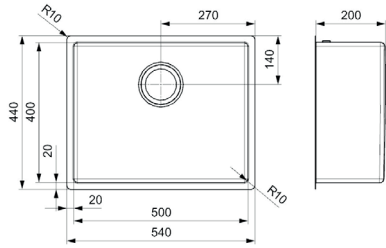

Miami gold 50x40

■ Ref. RMIAMI5040GO

641,00 €