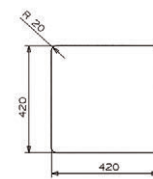

■ Ref. R780_I_2700

509,50 €

- Profundidad: 180 mm.
- Depth: 180 mm.