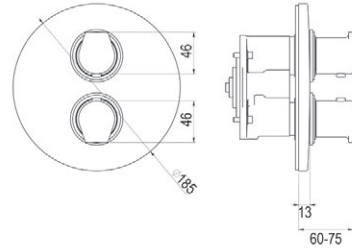

AROHA Caja empotrable para baño&ducha termostática
/ Thermostatic bath and shower wall box