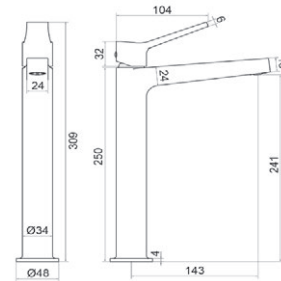

Lavabo alto / High washbasin

Sin desagüe semiautomático
Without semi-automatic pop up waste

■ Ref. 4945100 ● 223,10 €

Con desagüe semiautomático
With semi-automatic pop up waste

■ Ref. 4944500 244,30 €