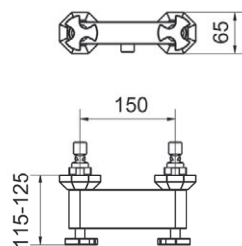

Grupo ducha / Shower unit

Con accesorios de ducha
With shower accessories

- Ref. 2443000 547,90 €
- Ref. 2443040 712,40 €
- Ref. 2443041 712,40 €

Sin accesorios de ducha
Without shower accessories

- Ref. 2443500 456,70 €
- Ref. 2443540 593,60 €
- Ref. 2443541 593,60 €