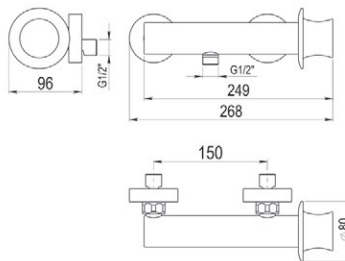

Grupo ducha / Shower unit

Con accesorios de ducha
With shower accessories

- Ref. 8833000 172,90 €

Sin accesorios de ducha
Without shower accessories

- Ref. 8833500 151,90 €