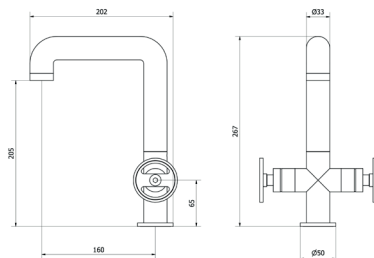

Lavabo alto bimando / High washbasin two levers

Sin desagüe semiautomático
Without semi-automatic pop up waste

■ Ref. 7965300 ● 616,60 €

Con desagüe semiautomático
With semi-automatic pop up waste

■ Ref. 7964300 ● 637,70 €

Strem