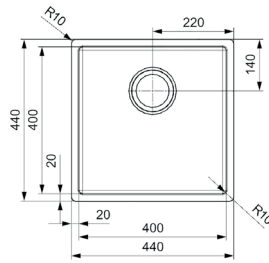

**Miami gold 40x40**

■ Ref. RMIAMI4040GO

598,30 €

**Miami copper 40x40**

■ Ref. RMIAMI4040CO

598,30 €

**Miami gun metal 40x40**

■ Ref. RMIAMI4040GU