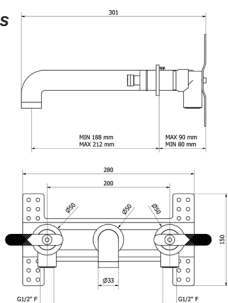

■ Ref. 7975600 619,30 €

Lavabo mural bimando / Wall washbasin two levers