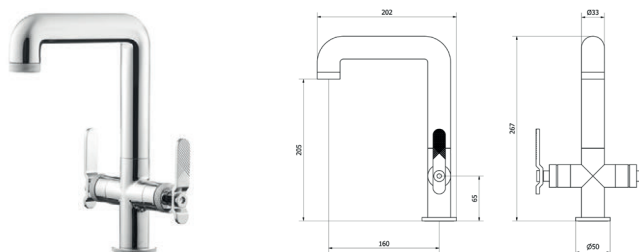

## Lavabo alto bimando / High washbasin two levers

**Sin desagüe semiautomático**  
Without semi-automatic pop up waste

■ Ref. 7975300 616,60 €

**Con desagüe semiautomático**  
With semi-automatic pop up waste