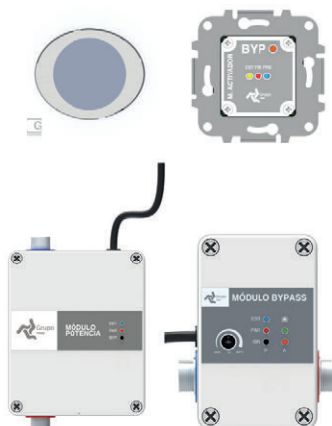

Kit expansión / Expansion kit

Sistema opcional para complementar al Kit Básico o al Kit de Alta Potencia que se compone de un Módulo Bypass y un Módulo Activador. Este equipo es recomendable para instalaciones en viviendas con varias plantas o diferentes anillos de distribución de agua por la distribución de la misma, de modo que se obtenga una respuesta más rápida y eficiente al trabajar el sistema en un área más limitada.

Optional system to complement the Basic Kit or the High Power Kit that consists of a Bypass Module and an Activator Module. This equipment is recommended for installations in houses with several floors or different water distribution rings for the distribution of the same, so that a faster and more efficient response is obtained when working the system in a more limited area.

Transformador

Transformer

Ref. 9990002

332,30 €

Con activador de Pila
With battery activator

Ref. 9990010

396,50 €