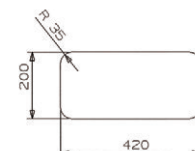

■ Ref. R780_I_1000

435,30 €

- Profundidad: 145 mm.
- Depth: 145 mm.