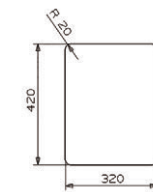

■ Ref. R780_I_2620

474,50 €

- Profundidad: 180 mm.
- Depth: 180 mm.