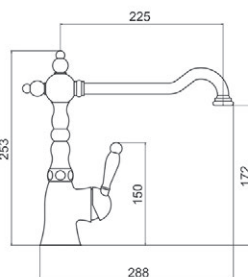

CLÁSICA grifería cocina / Kitchen tap

- Ref. 6348800 234,30 €
- Ref. 6348840 294,60 €
- Ref. 6348841 294,60 €