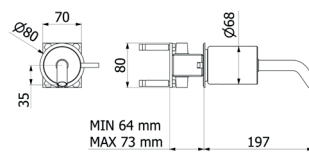

Lavabo mural / Wall Washbasin

■ Ref. 7795611	913,70 €
■ Ref. 7795616	913,70 €