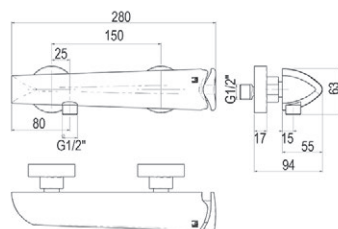

Grupo baño-ducha / Bath and shower unit

Con accesorios de ducha
With shower accessories

- Ref. 90041000 ● 462,60 €
- Ref. 90041026 728,20 €

Sin accesorios de ducha
Without shower accessories

- Ref. 90041500 395,80 €

cod. color: ■ Cromo Chrome ■ Marmol negro Black marble
Consultar otros acabados. Consult other finishes.