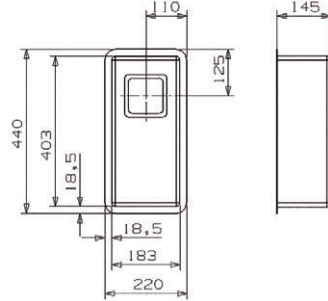

Texas 18x40

■ Ref. R780_I_2600

446,50 €

- Profundidad: 145 mm.
- Depth: 210 mm.