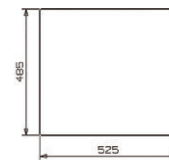

■ Ref. R780_I_2800

551,40 €

- Profundidad: 200 mm.
- Depth: 200 mm.