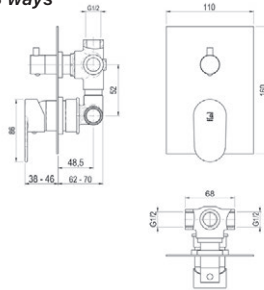

Colección Nine

Mecanismo ducha empotrable 3 vías / Wall shower 3 ways

■ Ref. 4627200 ●	213,40 €
□ Ref. 4627211	259,40 €
■ Ref. 4627216	259,40 €

Caja empotrable *Embed box*
Ref. BOX02 - 18,70 €