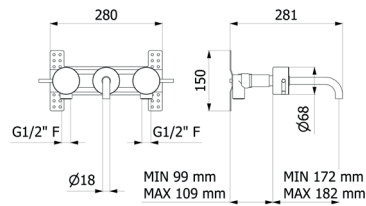

Lavabo mural / Wall Washbasin

■ Ref. 7795711	1.159,50 €
■ Ref. 7795716	1.159,50 €

Lavabo mural / Wall Washbasin