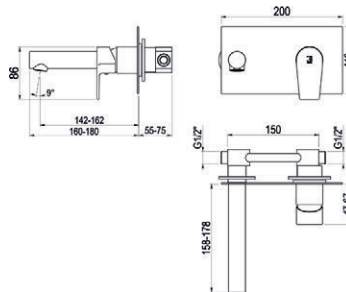

Lavabo mural / Wall washbasin

- Ref. 4605600 ● 158,90 €
- Ref. 4605611 ● 207,00 €
- Ref. 4605616 ● 207,00 €

Bidet / Bidet