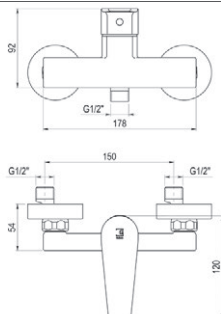

Colección Aroha

Grupo ducha / Shower unit

Con accesorios de ducha
With shower accessories

- Ref. 4601000 mane larga ● 92,00 €
- Ref. 4601011 mane larga ● 203,40 €
- Ref. 4601016 mane larga ● 203,40 €

Sin accesorios de ducha
Without shower accessories

- Ref. 4601500 mane larga 75,40 €