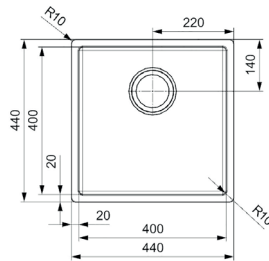

**Miami gold 40x40**

■ Ref. RMIAMI4040GO

598,30 €

**Miami copper 40x40**

■ Ref. RMIAMI4040CO

598,30 €

**Miami gun metal 40x40**

■ Ref. RMIAMI4040GU