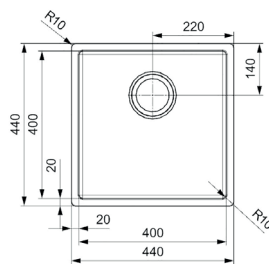

**Miami gold 40x40**

■ Ref. RMIAMI4040GO

598,30 €

**Miami copper 40x40**

■ Ref. RMIAMI4040CO

598,30 €

**Miami gun metal 40x40**

■ Ref. RMIAMI4040GU