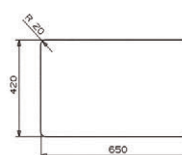

■ Ref. RTE30403040

920,10 €

- Profundidad: 180 mm.
- Depth: 180 mm.