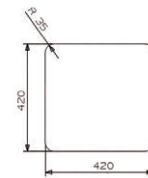

Ref. R780_I_1100

449,00 €

- Profundidad: 180 mm.
- Depth: 180 mm.